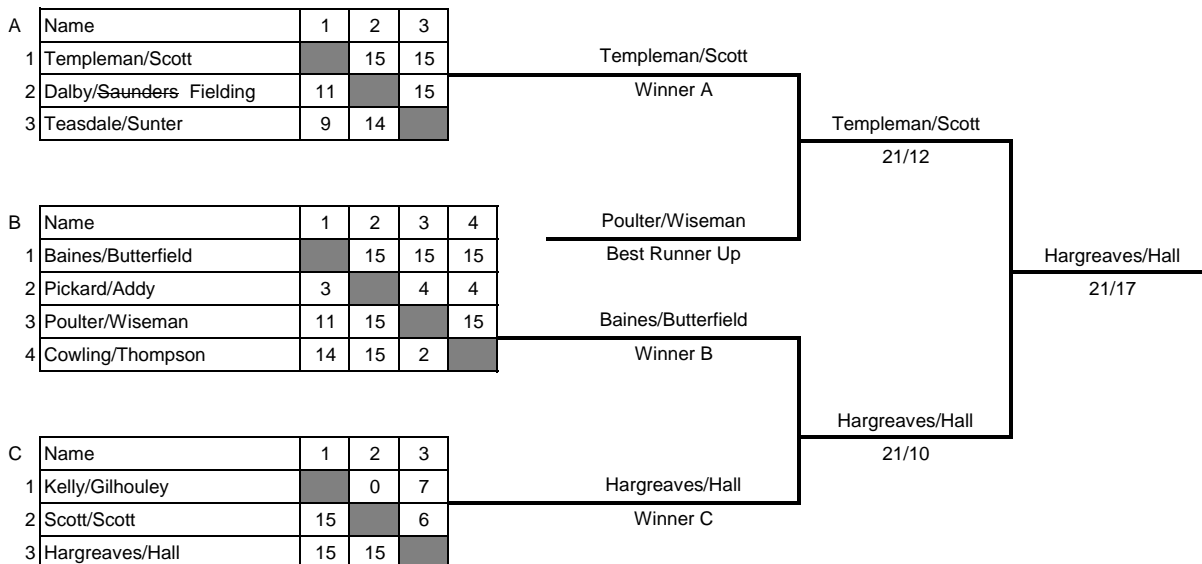

U13 Closed Boys Singles

Groups 1 to 15 n/s
K.O. 1 to 21 w/s

U13 Closed Boys Doubles

Groups 1 to 15 n/s
K.O. 1 to 21 w/s

U13 Closed Girls Singles

Groups 1 to 15 n/s
K.O. 1 to 21 w/s

A	Name	1	2	3	4
1	Harriet Shillito		15	15	15
2	Elizabeth Cockshutt	0		15	13
3	Eleanor Starkey	0	0		4
4	Victoria Village	5	15	15	

Harriet Shillito

Winner A

Jane Colley

Best Runner Up

Harriet Shillito

21/14

Harriet Shillito

21/14