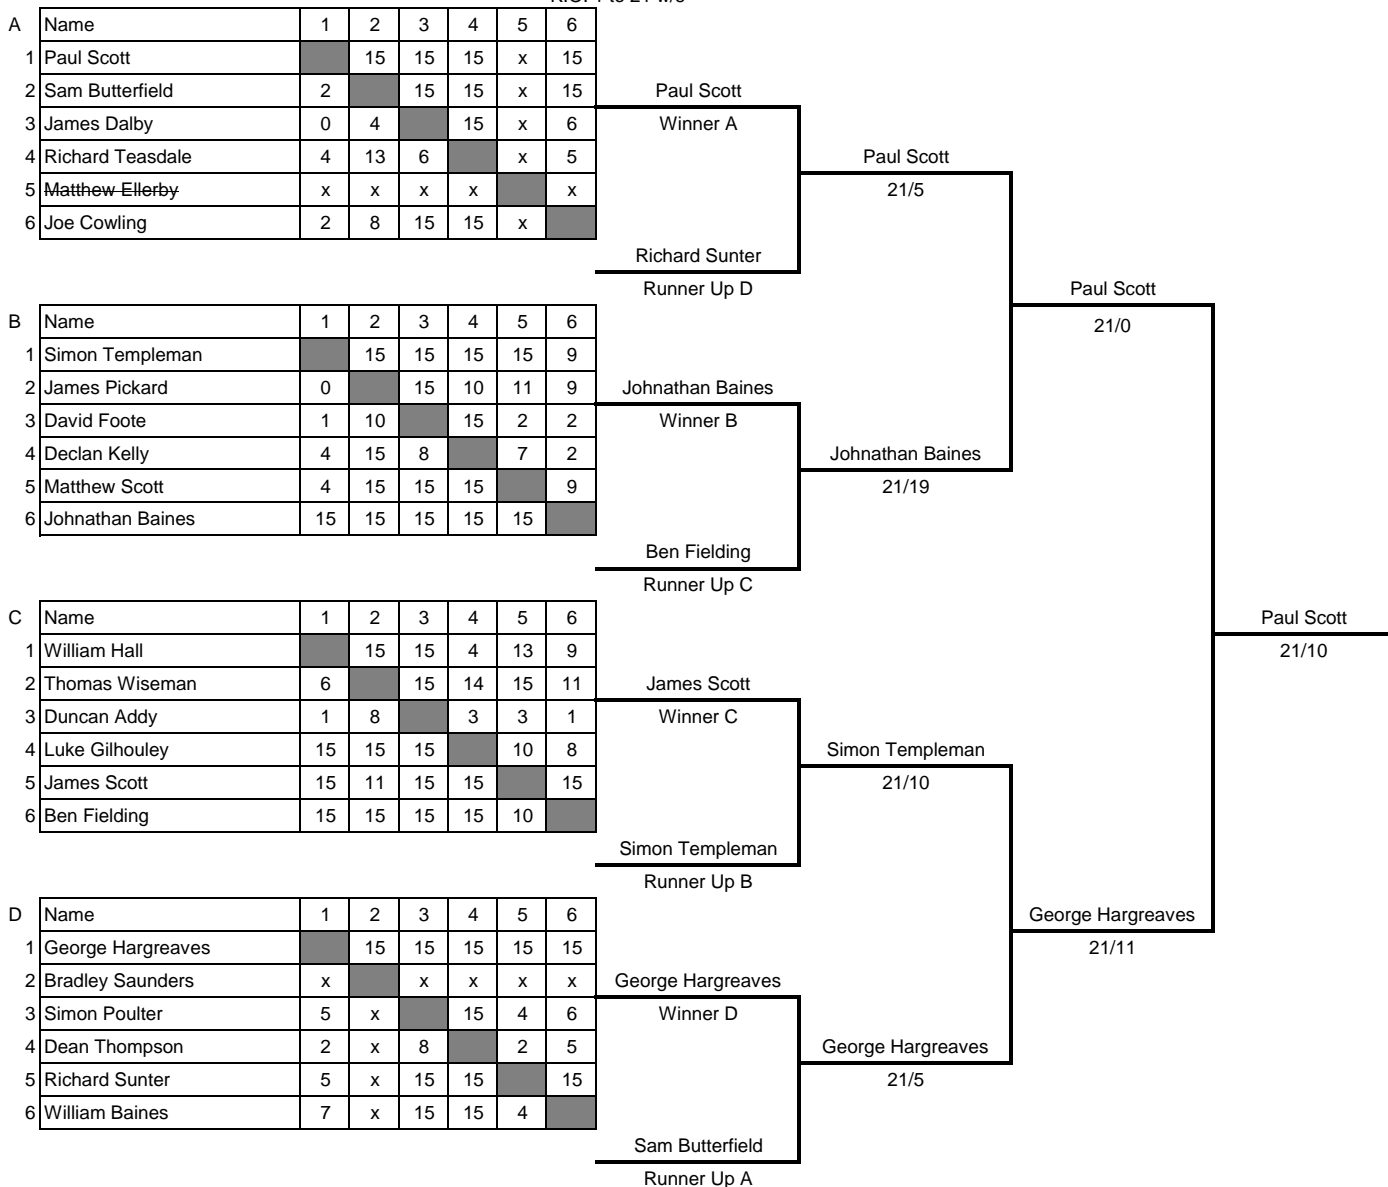

U13 Closed Boys Singles

Groups 1 to 15 n/s
K.O. 1 to 21 w/s

U13 Closed Boys Doubles

Groups 1 to 15 n/s
K.O. 1 to 21 w/s

U13 Closed Girls Singles

Groups 1 to 15 n/s
K.O. 1 to 21 w/s

A	Name	1	2	3	4
1	Harriet Shillito		15	15	15
2	Elizabeth Cockshutt	0		15	13
3	Eleanor Starkey	0	0		4
4	Victoria Village	5	15	15	

Harriet Shillito

Winner A

Jane Colley

Best Runner Up

Harriet Shillito

21/14

Harriet Shillito

21/14