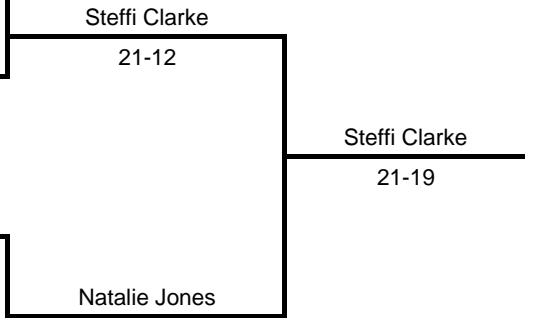

Drinkwater/Cohen 21-13
Drinkwater/Cohen 23-22
Cowling/Thompson 21-15

U12 Closed Mixed Doubles

All games 1 to 21 w/s

A					
Name	1	2	3	4	5
1 Pollard/Brown		11	6	7	5
2 Drinkwater/Mays	21		8	10	20
3 Cohen/Jones	21	21		21	15
4 Thompson/Clarke	21	14	21		21
5 Poulter/Hainsworth	21	23	21	18	

Winners Poulter/Hainsworth
Runners up Cohen/Jones

U12 Closed Girls Singles

Groups 1 to 21 n/s
K.O. 1 to 21 w/s

A

Name	1	2	3	4
1 Steffi Clarke		21	21	21
2 Sophie Brown	3		21	13
3 Kelly Finnerty	3	16		4
4 Sally Mays	7	21	21	

Steffi Clarke
Winner A
Emma Hainsworth
Runner Up B

B

Name	1	2	3	4
1 Emma Hainsworth		21	21	8
2 Gillian Finnerty	1		7	0
3 Maya Lodge	2	21		0
4 Natalie Jones	21	21	21	

Natalie Jones
Winner B
Sally Mays
Runner Up A